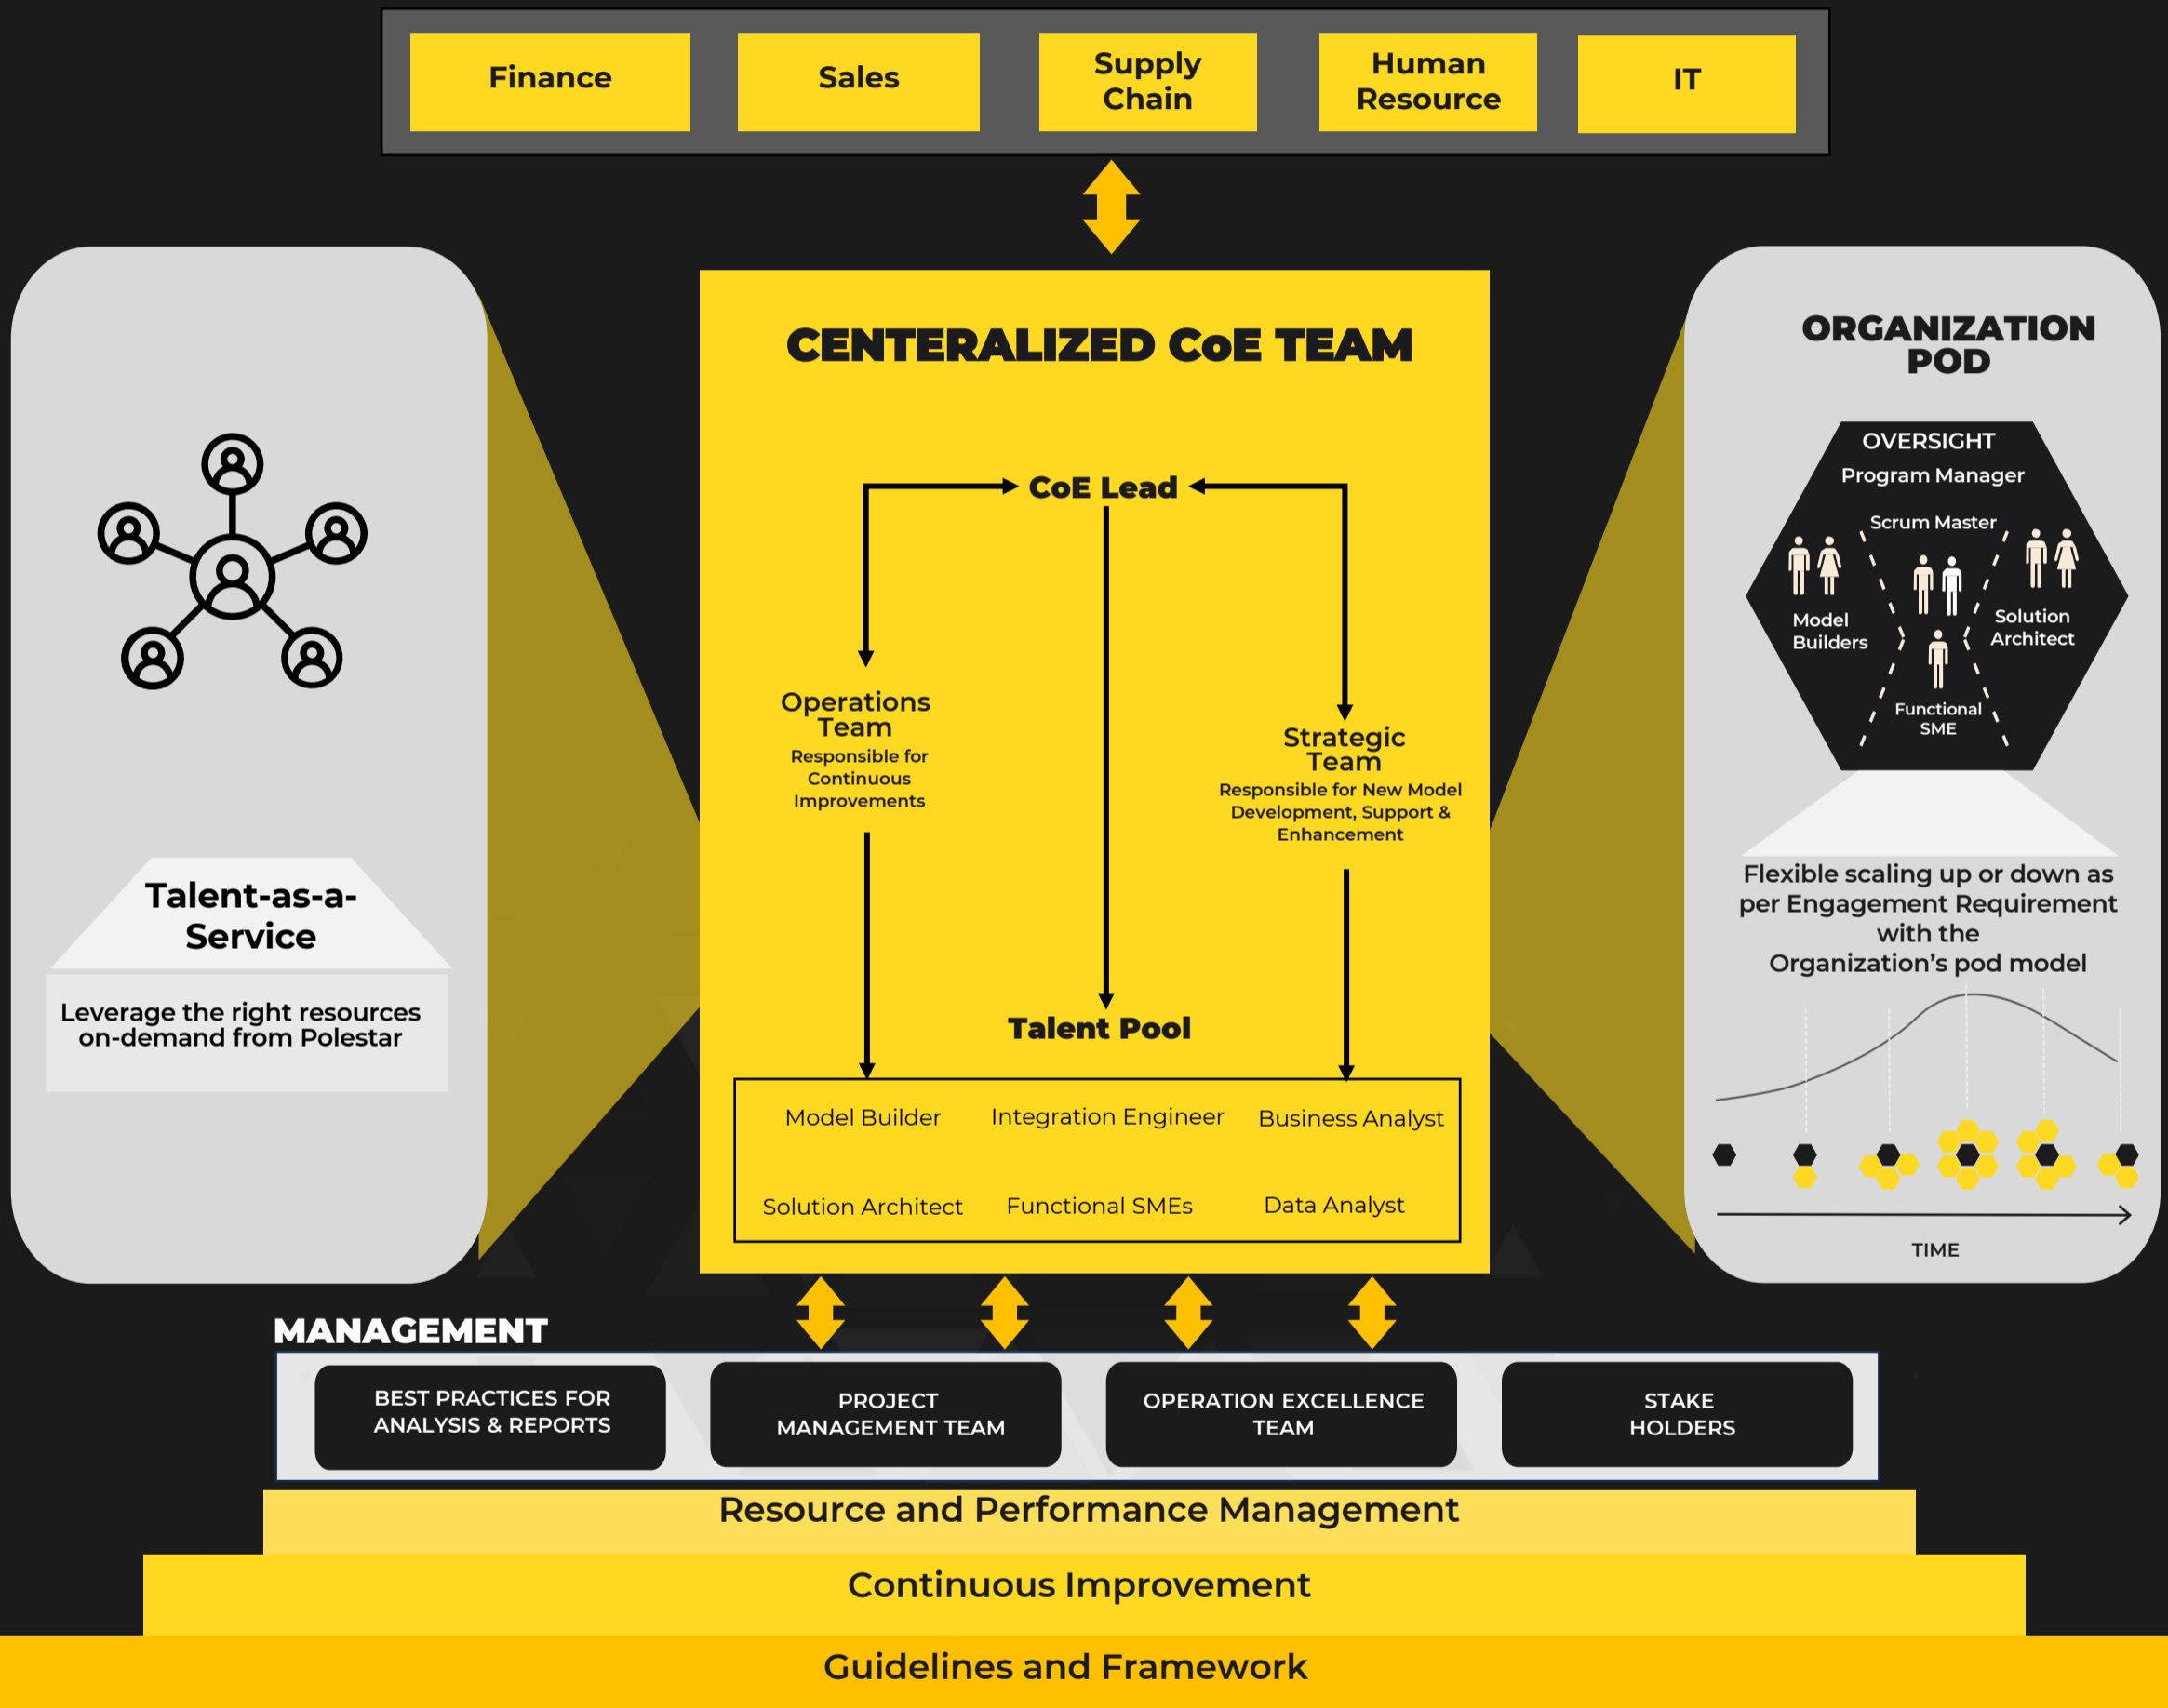

COE INTERACTIVE MODEL*

*ILLUSTRATIVE